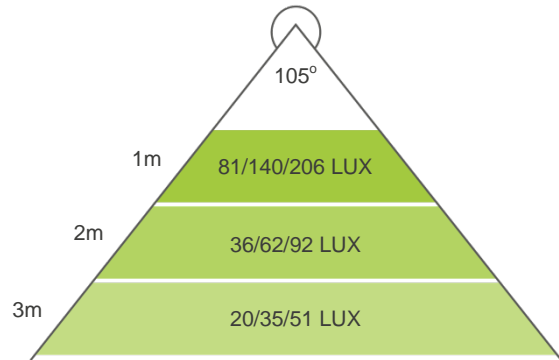

UKLED Round Panel Lamps

Product Description and Application

High specification LED panel ceiling light (complete fitting) replacement for a PL or 2D lamp.

Product Description	UKLED Round Panel 8W	UKLED Round Panel 11W	UKLED Round Panel 14W	UKLED Round Panel 20W
Product Code	UKLED-RP-8	UKLED-RP-11	UKLED-RP-14	UKLED-RP-20
Colour	Warm White, Natural White, Cool White	Warm White, Natural White, Cool White	Warm White, Natural White, Cool White	Warm White, Natural White, Cool White
Temperature	2700-6500K	2700-6500K	2700-6500K	2700-6500K
Power Consumption	8W	11W	14W	20W
Initial Lumens	409	703	1037	2320
Average Rated Life (L70)	50,000hrs	50,000hrs	50,000hrs	50,000hrs
Power Supply (V)	100-240V	100-240V	100-240V	100-240V
Operating Temperature	-20°C to 40°C	-20°C to 40°C	-20°C to 40°C	-20°C to 40°C
CRI	>80	>80	>80	>80
Beam Angle	105°	105°	105°	105°
Warranty	5 Years	5 Years	5 Years	5 Years
Replaces	PL & 2D Lamps	PL & 2D Lamps	PL & 2D Lamps	PL & 2D Lamps
Dimensions	144 x 18mm	180 x 20mm	235 x 20mm	240 x 20mm
Cap	UNIT	UNIT	UNIT	UNIT