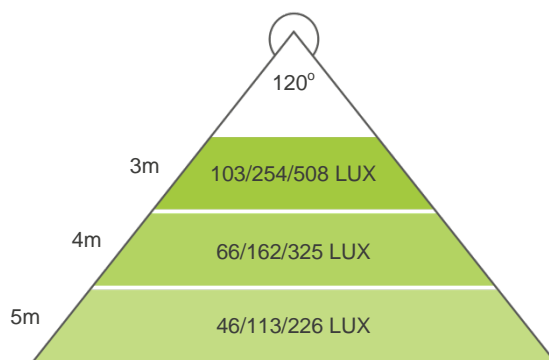

UKLED Eco Floods

Product Description and Application

High specification LED lamp replacement for flood lighting applications

Product Description	UKLED ECO Flood 20W	UKLED ECO Flood 50W	UKLED ECO Flood 100W
Product Code	UKLED -Flood-20E	UKLED -Flood-50E	UKLED -Flood-100E
Colour	Cool White	Cool White	Cool White
Temperature	6000 – 6500K	6000 – 6500K	6000 – 6500K
Power Consumption	20W	50W	100W
Initial Lumens	2465	6090	12180
Average Rated Life (L70)	50,000 hrs	50,000 hrs	50,000 hrs
Power Supply (V)	85 – 260 AC	85 – 260 AC	85 – 260 AC
Operating Temperature	-20°C to 40°C	-20°C to 40°C	-20°C to 40°C
CRI	>80	>80	>80
Beam Angle	120°	120°	120°
Warranty	3 Years	3 Years	3 Years
Replaces	Flood Lighting	Flood Lighting	Flood Lighting
Cap	UNIT	UNIT	UNIT